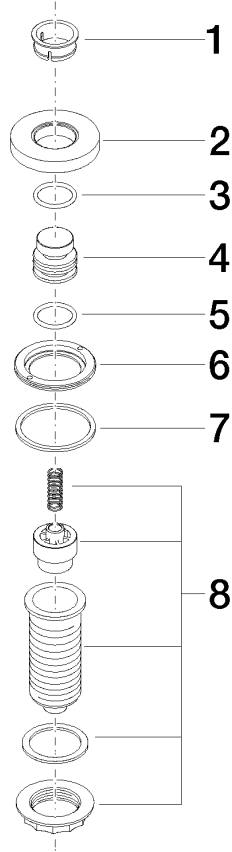

10 713 970

Fits: ELIO, MEM, TARA, ENO, SYNC, TARA
ULTRA, META SQUARE

- for controlling a waste disposal unit

Compatible with waste disposal units with integrated air switch made by Insinkerator®, e.g. Evolution.

The products are not available in all markets, please contact your Dornbracht sales force.

For more information go to www.insinkerator.com

Fits ELIO, ENO, MEM, META SQUARE, SYNC, TARA and TARA ULTRA

| | | |
|---|-------------------------------|---------------|
|  | Chrome | 10 713 970-00 |
|  | Brushed Platinum | 10 713 970-06 |
|  | Platinum | 10 713 970-08 |
|  | Durabross (23kt Gold) | 10 713 970-09 |
|  | Dark Chrome | 10 713 970-19 |
|  | Brushed Durabross (23kt Gold) | 10 713 970-28 |
|  | Matte Black | 10 713 970-33 |
|  | Brushed Champagne (22kt Gold) | 10 713 970-46 |
|  | Champagne (22kt Gold) | 10 713 970-47 |
|  | Brushed Chrome | 10 713 970-93 |
|  | Brushed Dark Platinum | 10 713 970-99 |

10 713 970

mm [inches]

10 713 970

Parts for other finishes can be found here: Brushed Platinum

Spare parts list

| No. | Item Number | Name | Quantity used | Delivery time |
|-----|--------------------|---------|---------------|---------------|
| 1 | 09 28 10 141 90 | sleeve | 1 | 2 |
| 2 | 09 27 87 012-00 | rosette | 1 | 10 |
| 3 | 09 14 10 507 90 | seal | 1 | 2 |
| 4 | 09 21 33 045-00 | insert | 1 | 10 |
| 5 | 09 14 10 015 90 | seal | 1 | 2 |
| 6 | 09 24 01 030 90 | ring | 1 | 2 |
| 7 | 09 14 05 037 90 | seal | 1 | 2 |
| 8 | 04 30 01 186 00 90 | sleeve | 1 | 2 |